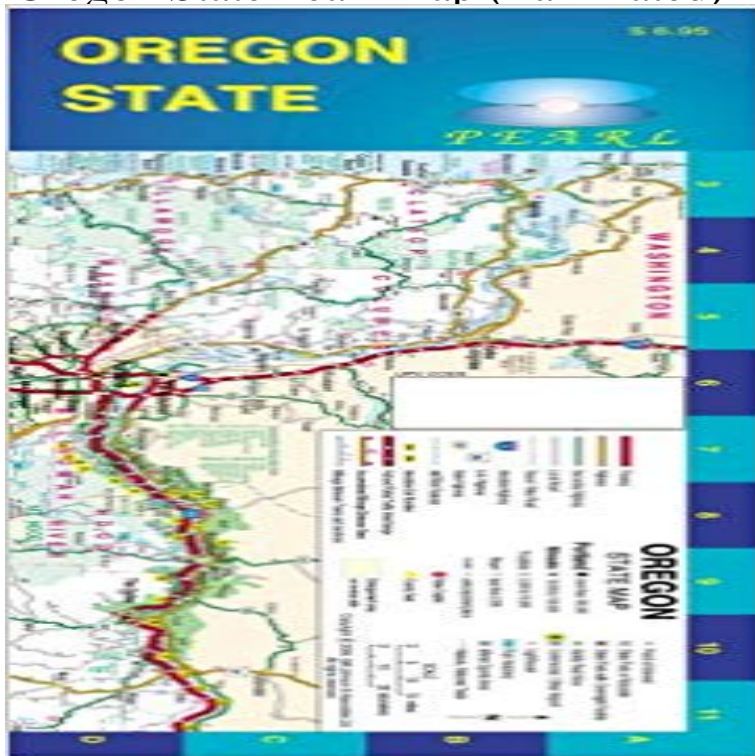

## Oregon State Pearl Map (Laminated)

Laminated Folded Map (11 1/4 x 24 1/2)

[\[PDF\] A Little Princess](#)

[\[PDF\] Os Lusíadas \(The Lusíads\) Volume 2](#)

[\[PDF\] Gabrielle de Bergerac](#)

[\[PDF\] Mount Vernon and its associations, historical, biographical and pictorial](#)