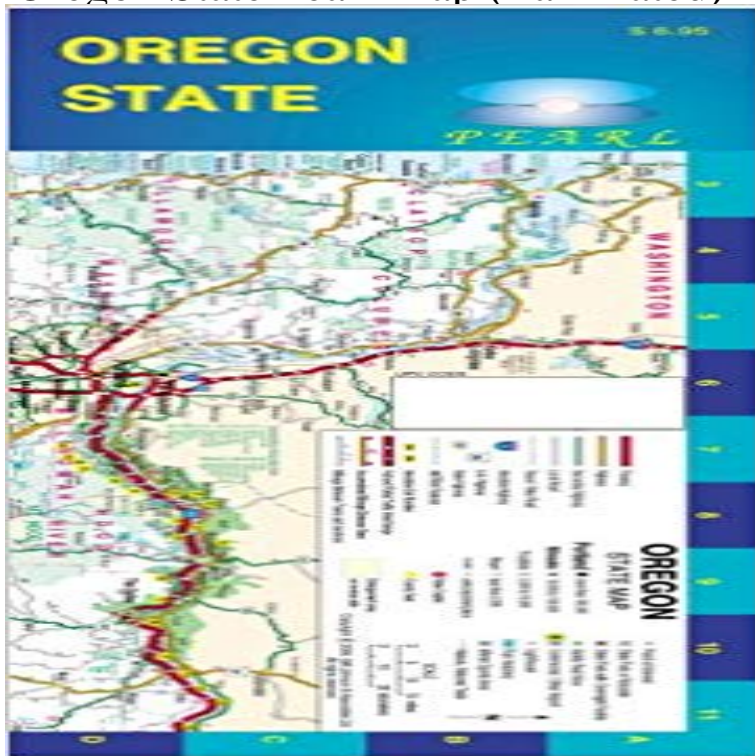

Oregon State Pearl Map (Laminated)

Laminated Folded Map (11 1/4 x 24 1/2)

[\[PDF\] A Little Princess](#)

[\[PDF\] Os Lusíadas \(The Lusíads\) Volume 2](#)

[\[PDF\] Gabrielle de Bergerac](#)

[\[PDF\] Mount Vernon and its associations, historical, biographical and pictorial](#)