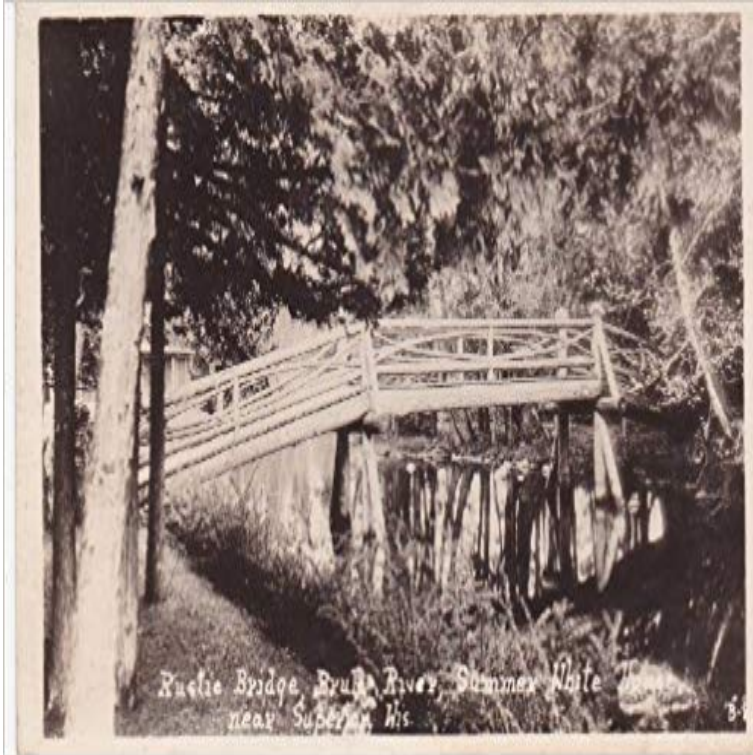

Superior Wisconsin RUSTIC BRIDGE Brule River Photograph Postcard c1915

Superior Wisconsin RUSTIC BRIDGE
Brule River Photograph Postcard c1915

[\[PDF\] Top 10 Las Vegas \(Eyewitness Top 10 Travel Guides\)](#)