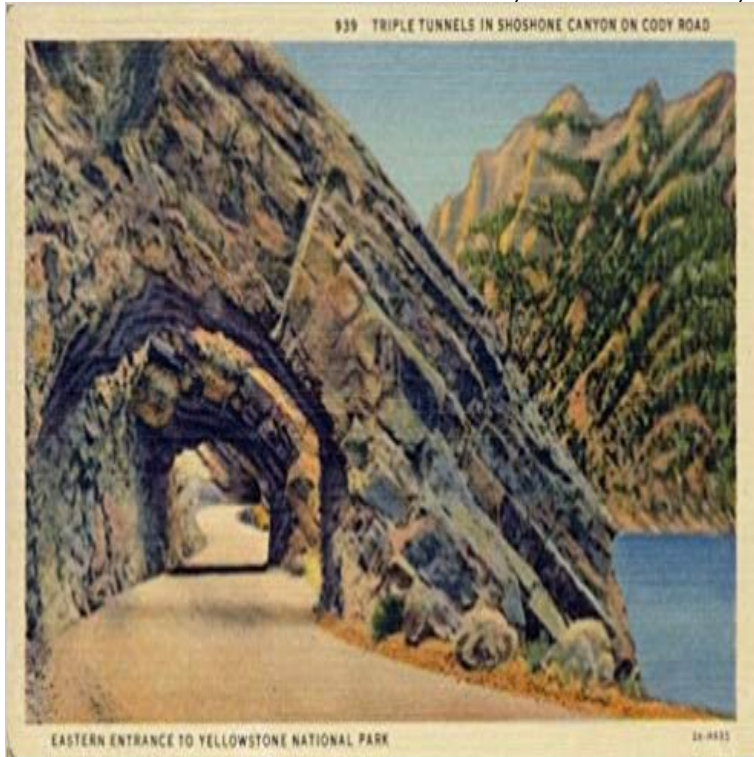

Vintage Eastern Entrance to Yellowstone National Park Postcard: Triple Tunnels in Shoshone Canyon on Cody Road

Card is titled: 939 / Triple Tunnels in Shoshone Canyon on Cody Road / Eastern Entrance to Yellowstone National Park / 2A-H685. Printed on back of postcard: TRIPLE TUNNELS The wonders of the Yellowstone trip begin on entering Shoshone Canyon, the mighty gorge through which the Shoshone River takes its course. The walls of the canyon are nearly perpendicular and yet along the side of Rattlesnake Mountain a road for a length of 8 miles has been blasted from solid rock. In many places the road passes through tunnels in the granite walls. Publishing information: C.T. Art-Colortone, Sanborn Souvenir Co., Denver, Colo. 1940s, considered a mid-century collectible card printed on linen style paper. Divided back.