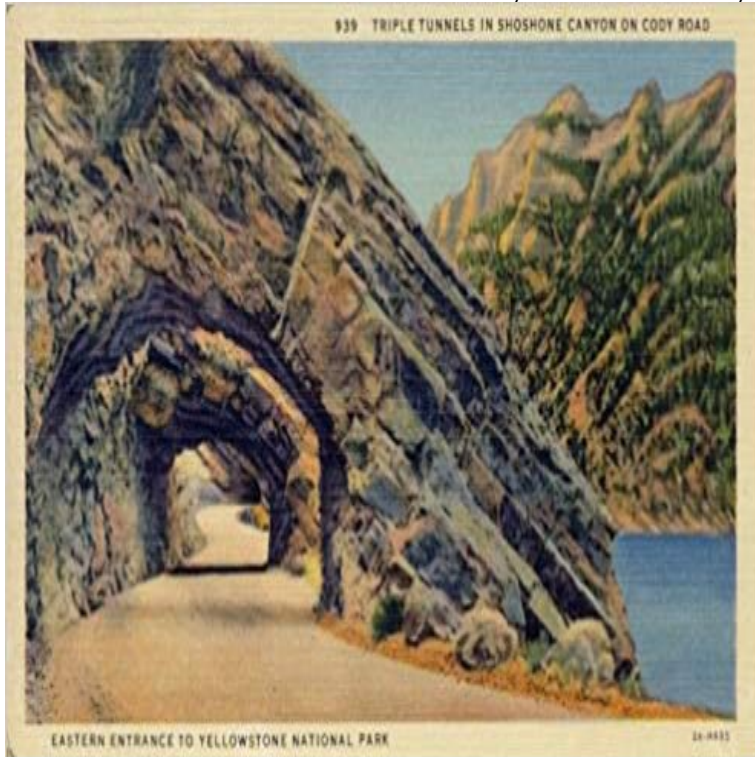

## Vintage Eastern Entrance to Yellowstone National Park Postcard: Triple Tunnels in Shoshone Canyon on Cody Road

Card is titled: 939 / Triple Tunnels in Shoshone Canyon on Cody Road / Eastern Entrance to Yellowstone National Park / 2A-H685. Printed on back of postcard: TRIPLE TUNNELS The wonders of the Yellowstone trip begin on entering Shoshone Canyon, the mighty gorge through which the Shoshone River takes its course. The walls of the canyon are nearly perpendicular and yet along the side of Rattlesnake Mountain a road for a length of 8 miles has been blasted from solid rock. In many places the road passes through tunnels in the granite walls. Publishing information: C.T. Art-Colortone, Sanborn Souvenir Co., Denver, Colo. 1940s, considered a mid-century collectible card printed on linen style paper. Divided back.