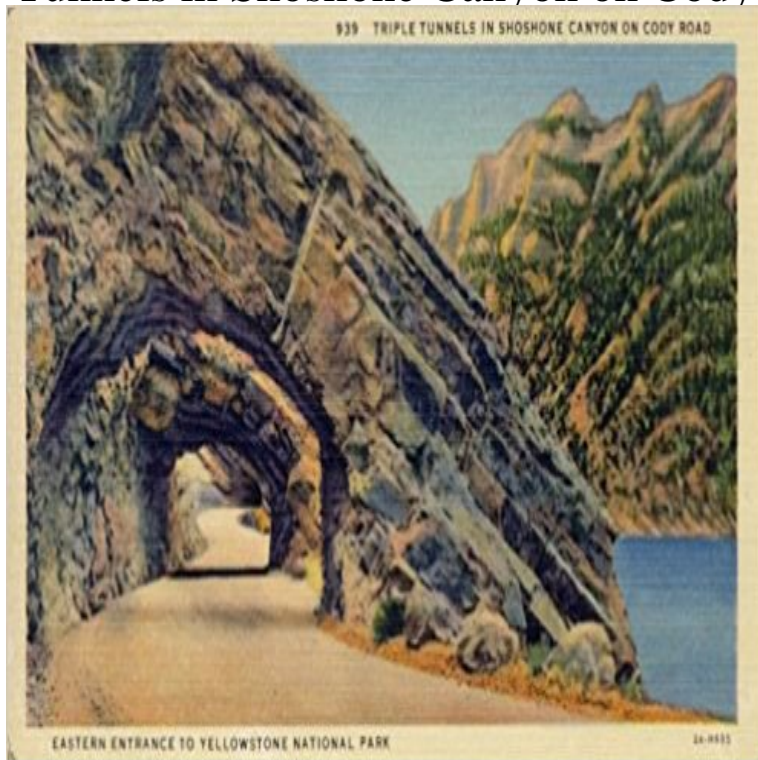

Vintage Eastern Entrance to Yellowstone National Park Postcard: Triple Tunnels in Shoshone Canyon on Cody Road

Card is titled: 939 / Triple Tunnels in Shoshone Canyon on Cody Road / Eastern Entrance to Yellowstone National Park / 2A-H685. Printed on back of postcard: TRIPLE TUNNELS The wonders of the Yellowstone trip begin on entering Shoshone Canyon, the mighty gorge through which the Shoshone River takes its course. The walls of the canyon are nearly perpendicular and yet along the side of Rattlesnake Mountain a road for a length of 8 miles has been blasted from solid rock. In many places the road passes through tunnels in the granite walls. Publishing information: C.T. Art-Colortone, Sanborn Souvenir Co., Denver, Colo. 1940s, considered a mid-century collectible card printed on linen style paper. Divided back.